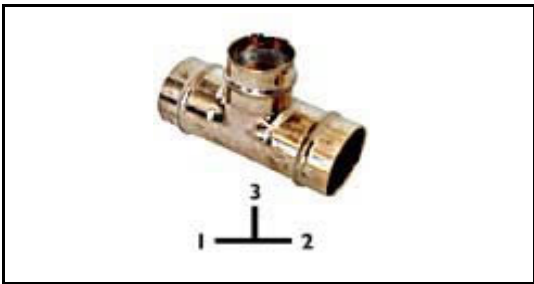

Torbeck Ball Valves
 8 1/2" Bottom Entry
 9 1/2" Bottom Entry
 11 1/2" Bottom Entry
 Side Entry

TORBECK SIDE ENTRY BALL VALVE

Plastic Lift Arms

Ball Valve HP PT1
 1/2"
 3/4"

PLASTIC LIFT ARM

SOLDER RING FITTING

		Prepacked		Loose	
		number	qty per card	number	qty
	Coupling 15mm			SL01	10
	Coupling 22mm			SL18	10
SL01/18	SL08/24				
	Slip Coupling 15mm			SL08	1
	Slip Coupling 22mm			SL24	1
	Reducing Coupling 22mm-15mm			SL07	1
	Reducing Coupling 28mm-15mm			SL30	1
	Reducing Coupling 28mm-22mm			SL26	1
SL07/30/26	SL06/31/25				
	Fitting Reducer 22mm-15mm			SL06	1
	Fitting Reducer 28mm-15mm			SL31	1
	Fitting Reducer 28mm-22mm			SL25	1
SL10/28	SL04/21/22				
	Imperial/Metric Adaptor 15mm-1/2"			SL10	1
	Imperial/Metric Adaptor 22mm-3/4"			SL28	1
	Tap Connector Straight 15mm-1/2"			SL04	1
	Tap Connector Straight 15mm-3/4"			SL21	1
	Tap Connector Straight 22mm-3/4"			SL22	1
SL05/23	SL09/27				
	Tap Connector Bent 15mm-1/2"			SL05	1
	Tap Connector Bent 22mm-3/4"			SL23	1
	End Cap 15mm			SL09	1
	End Cap 22mm			SL27	1
	Elbows 90° 15mm			SL02	10
	Elbows 90° 22mm			SL19	5
	Elbows 90° 28mm			CO26	1
SL02/19/CO26					

SOLDER RING FITTING CONT'D

Prepacked		Loose	
number	qty per card	number	qty
		SL11	1
		SL29	1
		SL03	5
		SL20	1
		SL12	1
		SL13	1
		SL14	1
		SL15	1
		SL16	1
		SL32	1
		SL17	1
		SL33	1

Elbows 45°

15mm
22mm

SL11/29

Equal Tee

15mm
22mm

SL03/20

Reducing Tee

15mm-15mm-22mm
22mm-15mm-15mm
22mm-15mm-22mm
22mm-22m-15mm

Male Solder Iron

15mm - 1/2"
22mm-3/4"